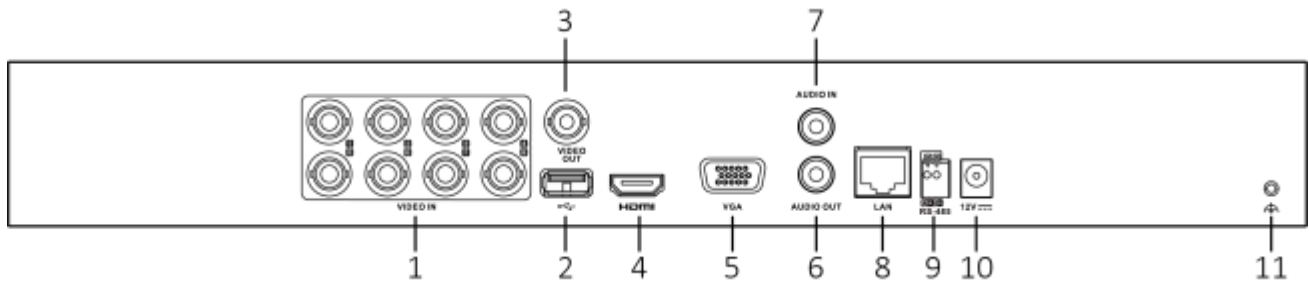

Physical Interface

*: The rear panel of iDS-7204HUHI-M2/S and iDS-7216HUHI-M2/S provide 4 or 16 video input interfaces.

No.	Description	No.	Description
1	VIDEO IN	7	AUDIO IN, RCA connector
2	USB interface	8	LAN network interface
3	VIDEO OUT	9	RS-485 serial interface
4	HDMI interface	10	12 VDC power input
5	VGA interface	11	GND
6	AUDIO OUT, RCA connector